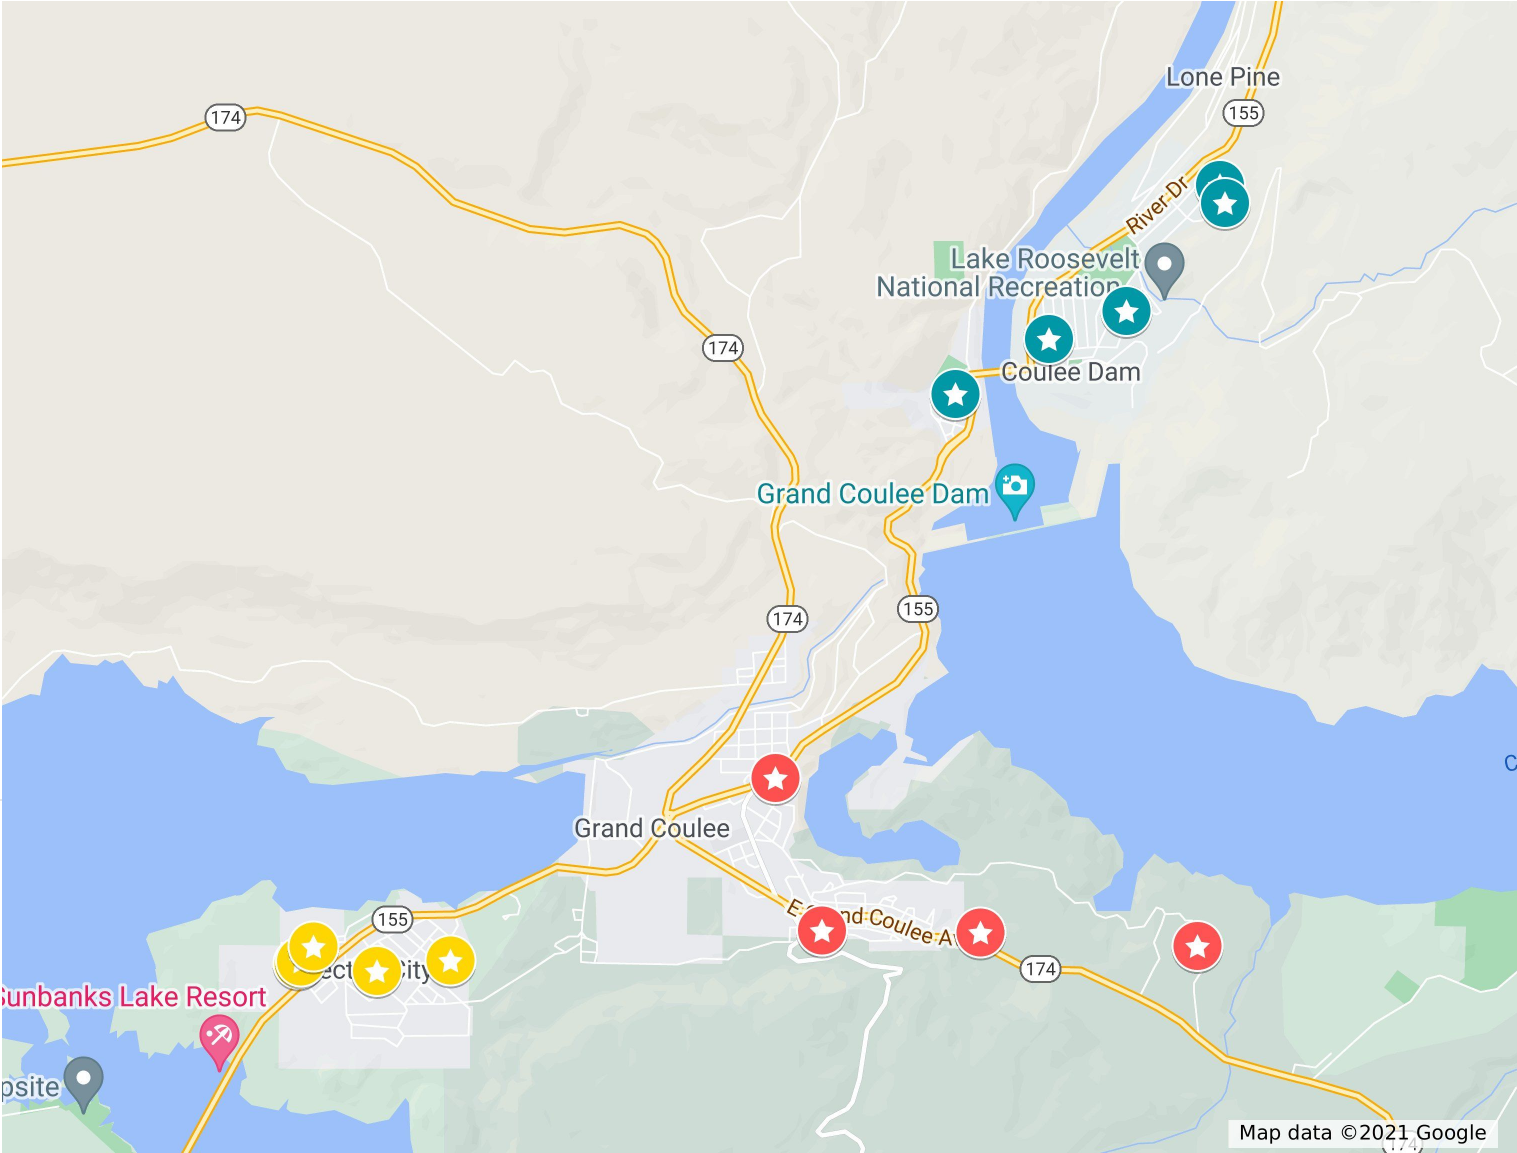

# 2021 Coulee Community Yard Sales

Yard Sale Addresses

- ★ 103 Good St, EC
- ★ 201 Kelso Ave, EC
- ★ 117 Kelso Ave, EC
- ★ 216 Sunny Dr, EC
- ★ 23 Goodfellow Ave, EC
- ★ 23500 WA-174, GC
- ★ 206 Dill Ave, GC
- ★ 45855 Geostar Dr
- ★ 17 Midway Ave, GC
- ★ 1129 Central Dr, CD
- ★ 306 Stevens Ave, CD
- ★ 1127 Tilmus St, CD
- ★ 607 Birch St, CD
- ★ 804 Tulip St, CD

Area Wide Yard Sales  
 Coulee Dam | Teal Stars  
 Grand Coulee | Red Stars  
 Electric City | Yellow Stars

Map data ©2021 Google